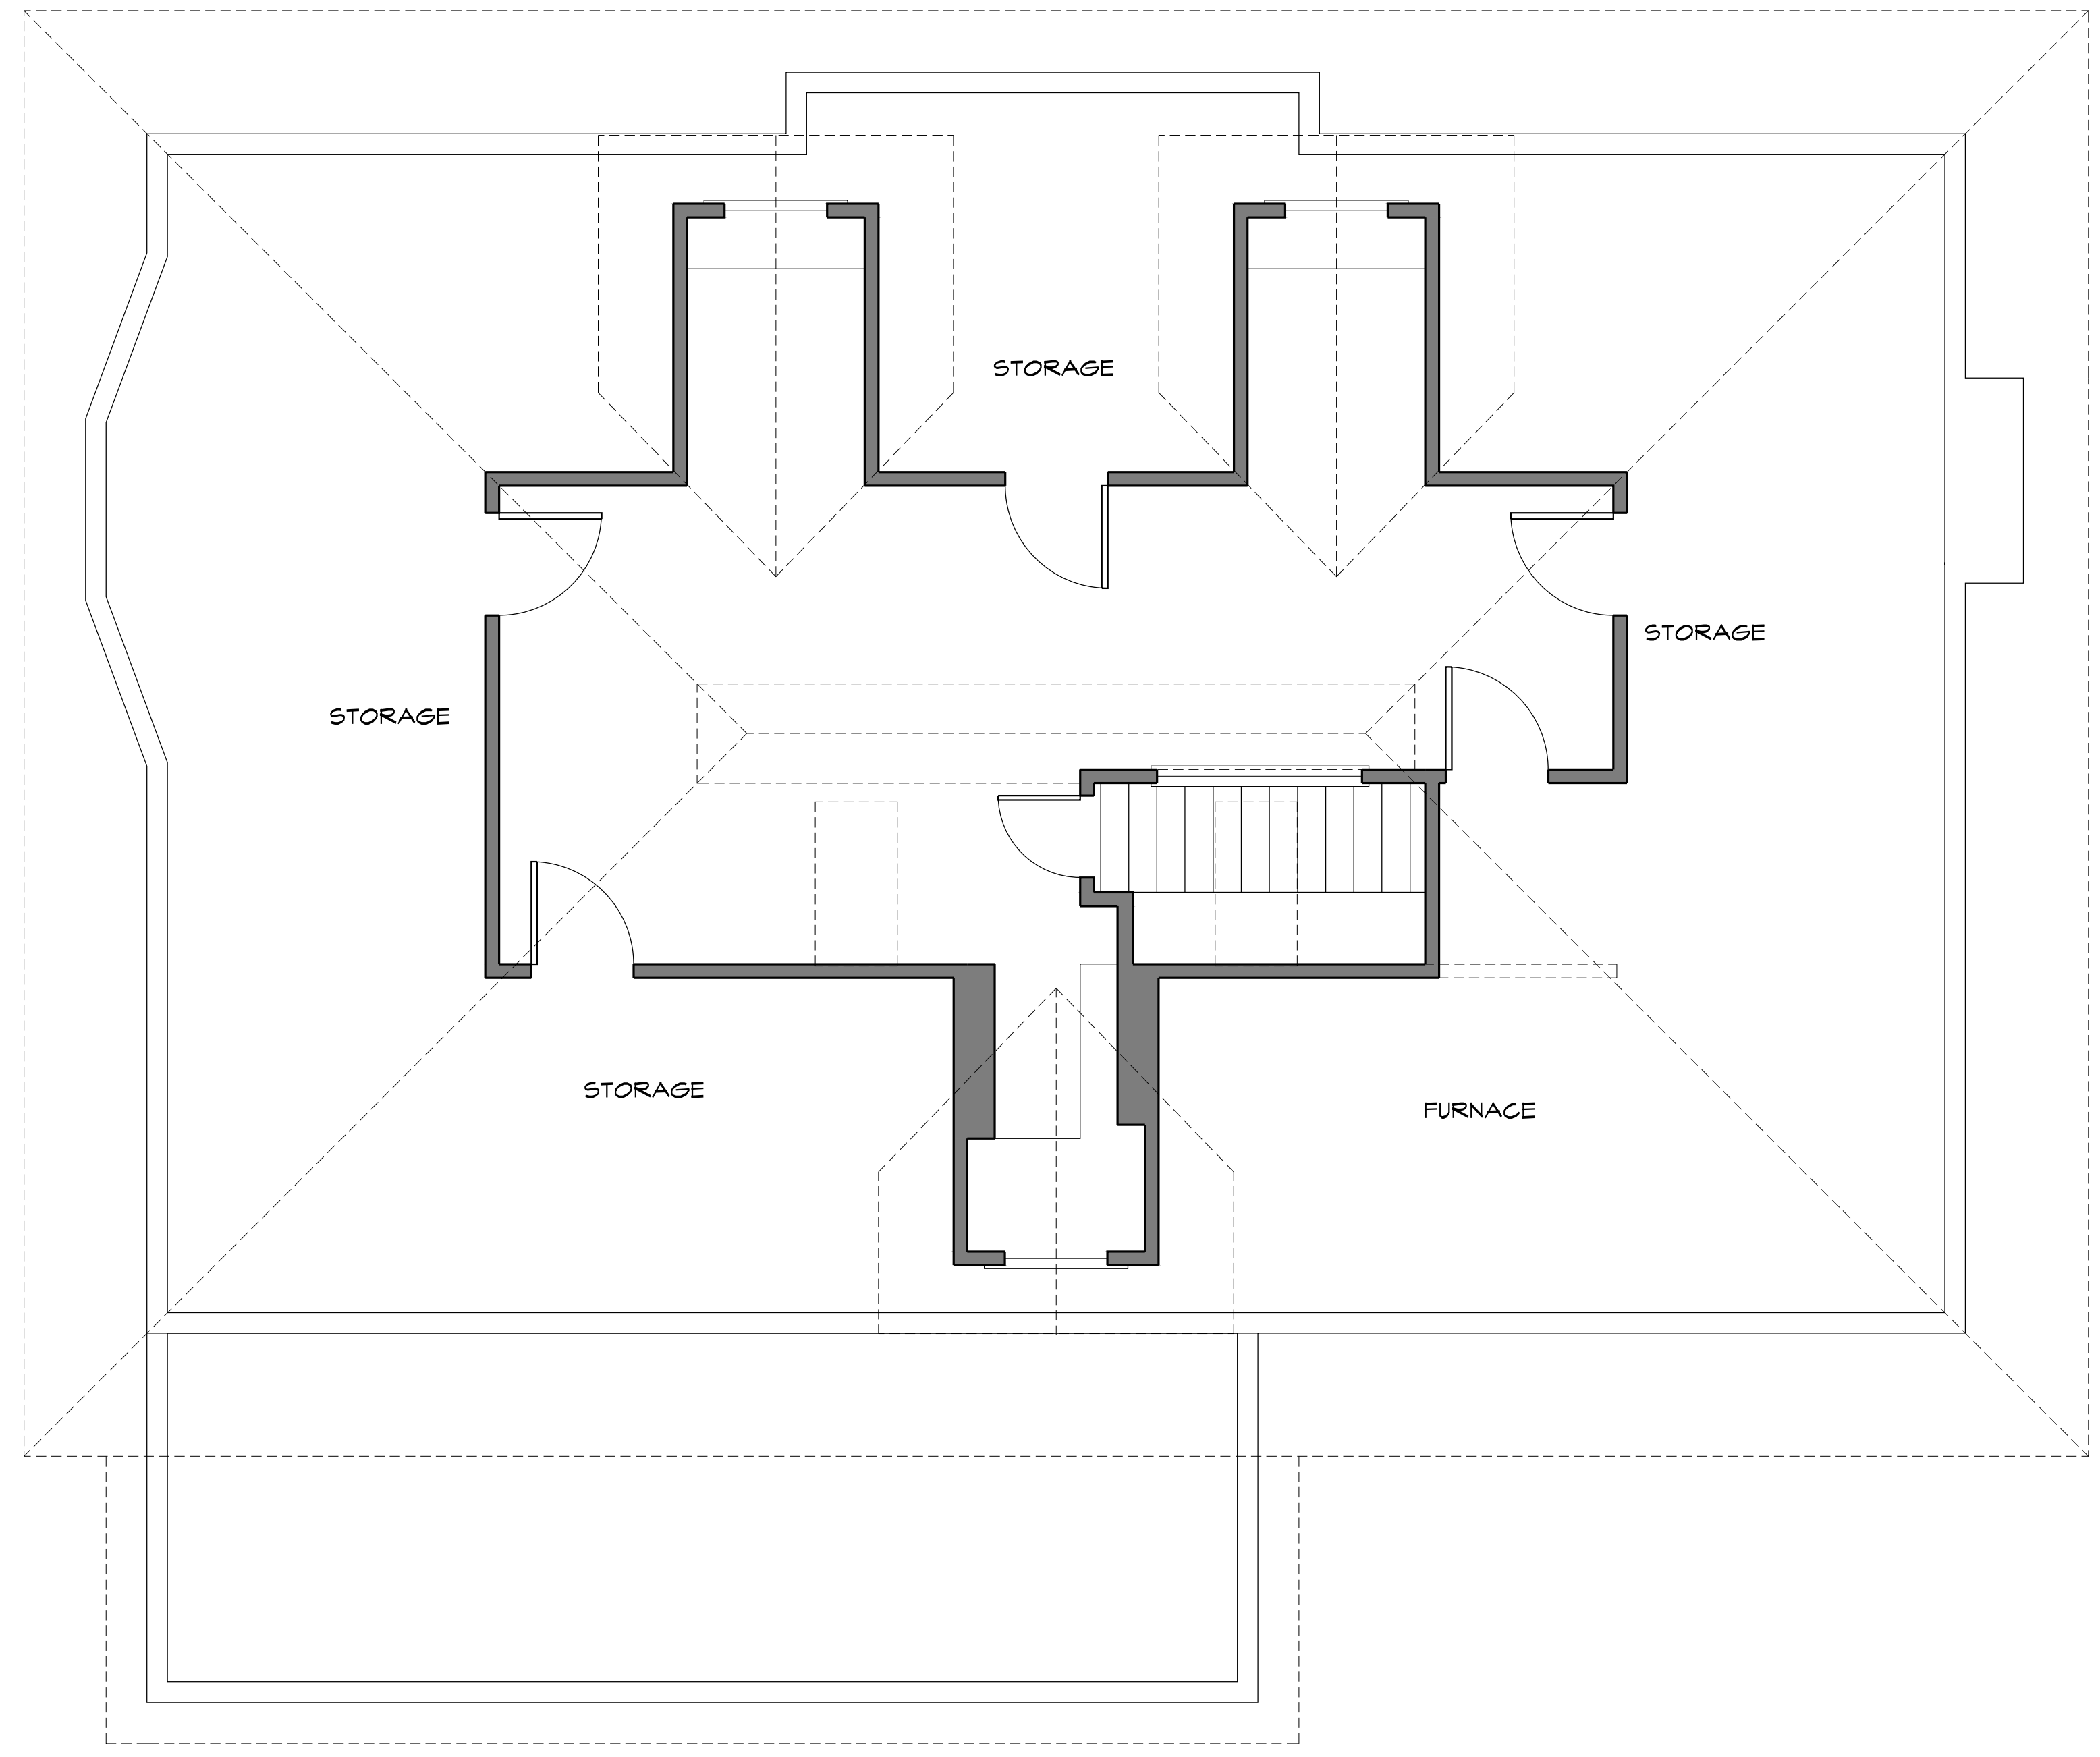

FIRST FLOOR 1,465 SF
FIRST FLOOR 1,550 SF
FIRST FL 420 SF

TOTAL AREA 3,435 SF
(OUTSIDE FACE OF
EXT. WALLS)

1,465 SQ. FT. MAIN FLOOR

1550 SQ.FT. SECOND FLOOR

409 SQ.FT. THIRD FLOOR